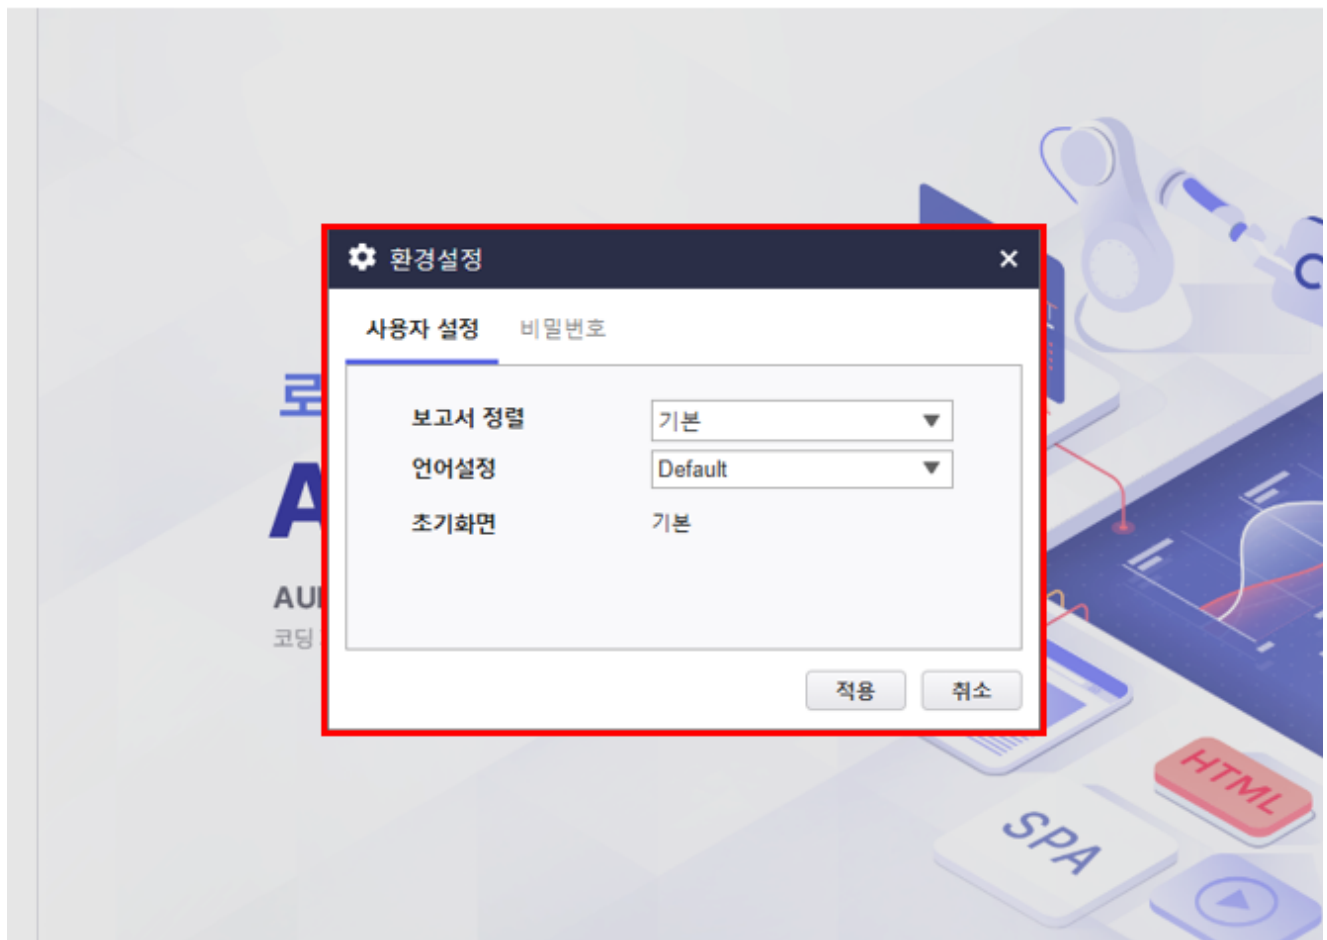

2.20 OP_2FACTORAUTH

2

- [USE=false][TYPE=A0,P0][IFRAME_POPUP=true][WIDTH=500][HEIGHT=600][URL=/extention/portal/temp/twoFactorAuthDetailSample.jsp][M_URL=/extention/portal/temp/twoFactorAuthDetailSample.jsp] : (Default)
- [USE=true][TYPE=A0,P0][IFRAME_POPUP=true][WIDTH=500][HEIGHT=600][URL=/extention/portal/temp/twoFactorAuthDetailSample.jsp][M_URL=/extention/portal/temp/twoFactorAuthDetailSample.jsp] :
- URL : <https://audp.bimatrix.co.kr/pages/viewpage.action?pageId=79412499>