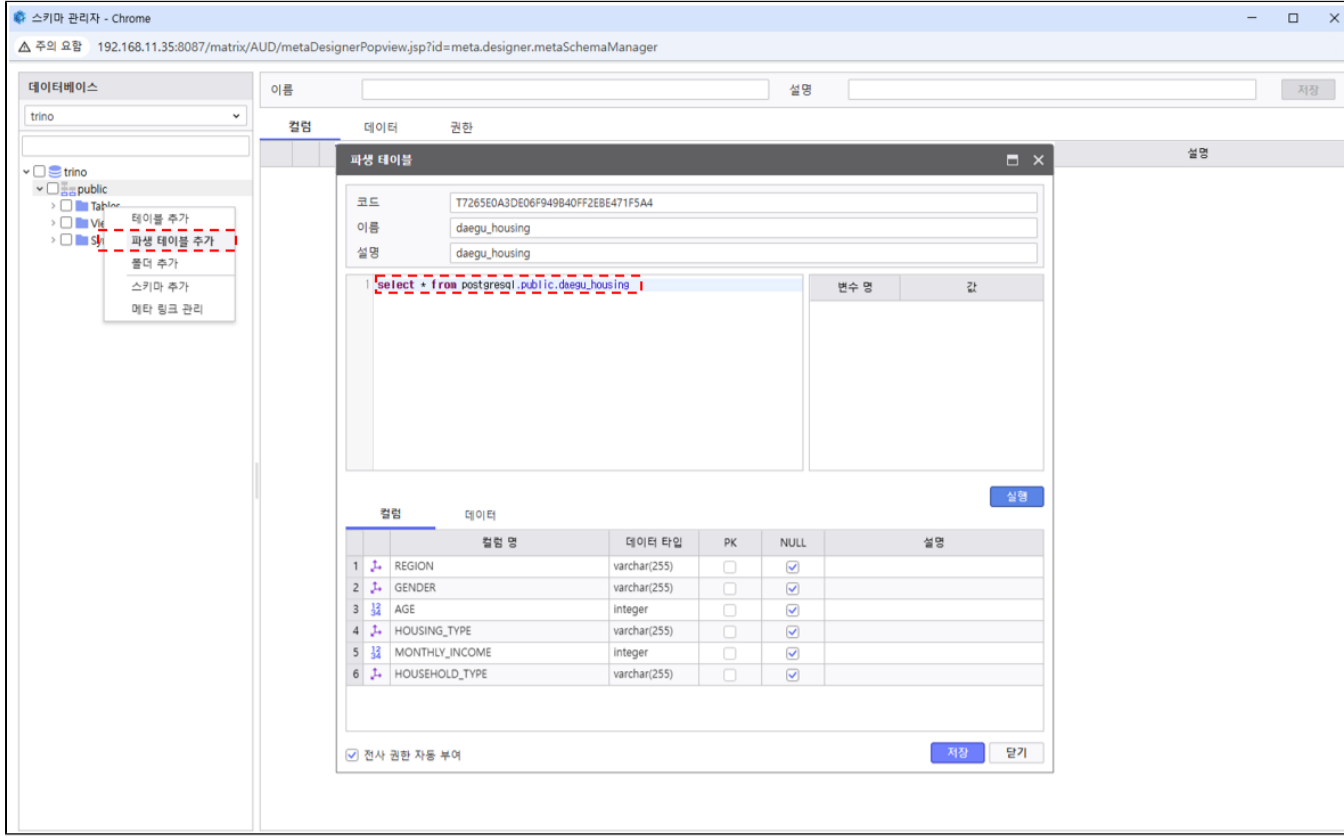

1-2-2) [DB JNDI] .
ex) jdbc:trino://<ip>:<port>?< >

< 1-2. main.jsx >

1-2-3) [DB]
ex) [[DRIVER=io.trino.jdbc.TrinoDriver]]

Trino JDBC URL .
<https://trino.io/docs/current/client/jdbc.html>

2.

1-1) i-AUD Designer Script Editor [Data source] DB Connection [Trino]

3.

3-1) i-META Designer [] Trino

3-2) [1]
 > Trino depth

3-2) Trino
 > Trino [iMgt] > Schema Manager

- [1]
 1. DB MTX_AGENT_SQL PRODUCT_NO 63(Trino) Row .
 2. .

- [2]
 1. [iMgt] > Schema Manager Trino .
 2. Schema(S000) information_schema <> [].