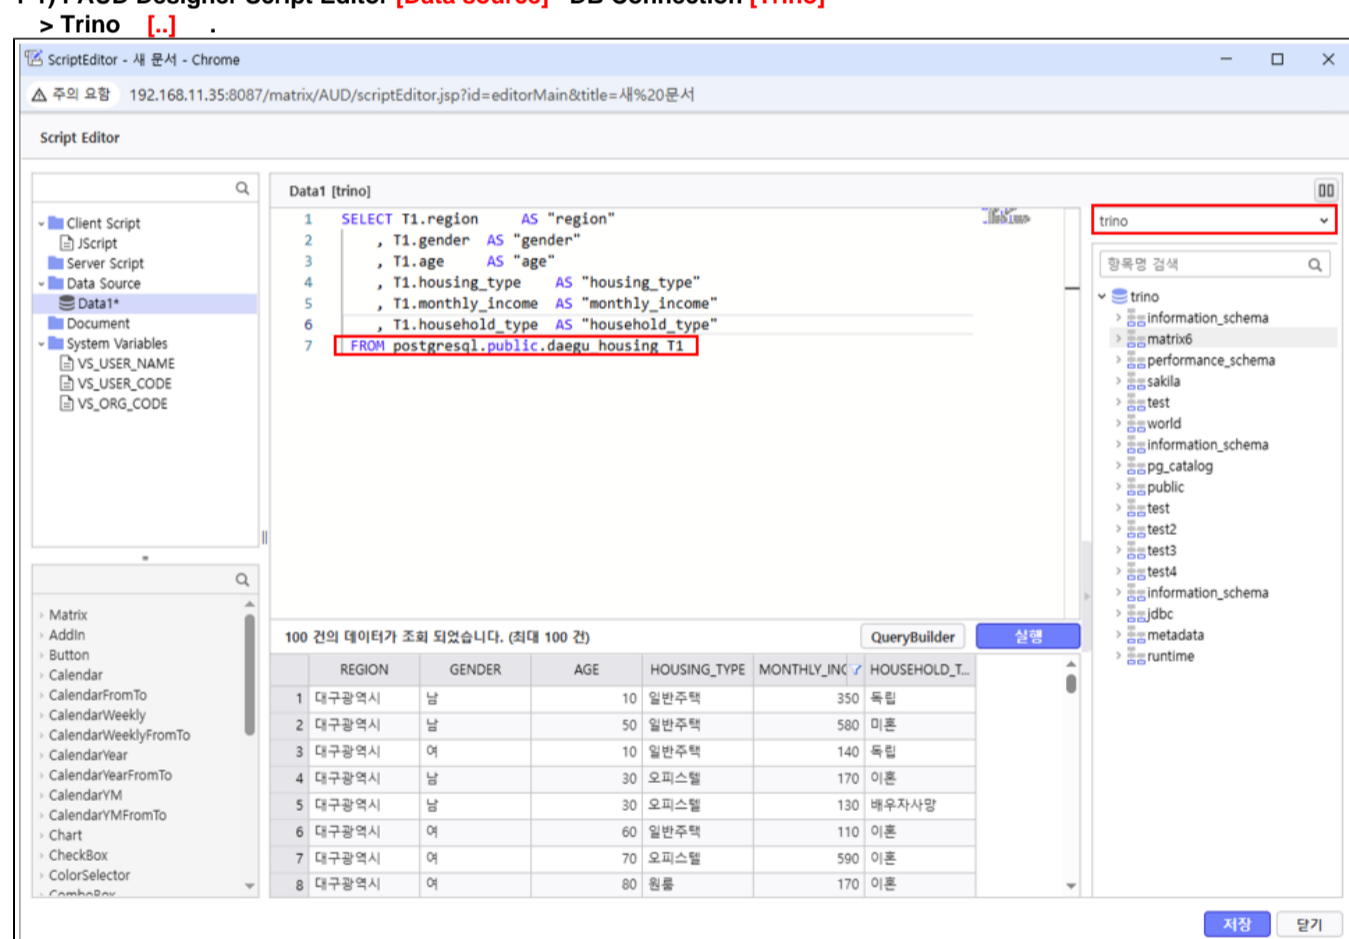

1-2-2) [DB JNDI] .
ex) jdbc:trino://<ip>:<port>?< >

< 1-2. main.jsx >

1-2-3) [DB]
ex) [[DRIVER=io.trino.jdbc.TrinoDriver]]

Trino JDBC URL .
<https://trino.io/docs/current/client/jdbc.html>

2.

1-1) i-AUD Designer Script Editor [Data source] DB Connection [Trino]

3.

3-1) i-META Designer [] Trino

3-2) [1]
 > Trino depth

3-2) Trino
 > Trino [iMgt] > Schema Manager

- [1]
 1. DB MTX_AGENT_SQL PRODUCT_NO 63(Trino) Row .
 2. .

- [2]
 1. [iMgt] > Schema Manager Trino .
 2. Schema(S000) information_schema <> [].