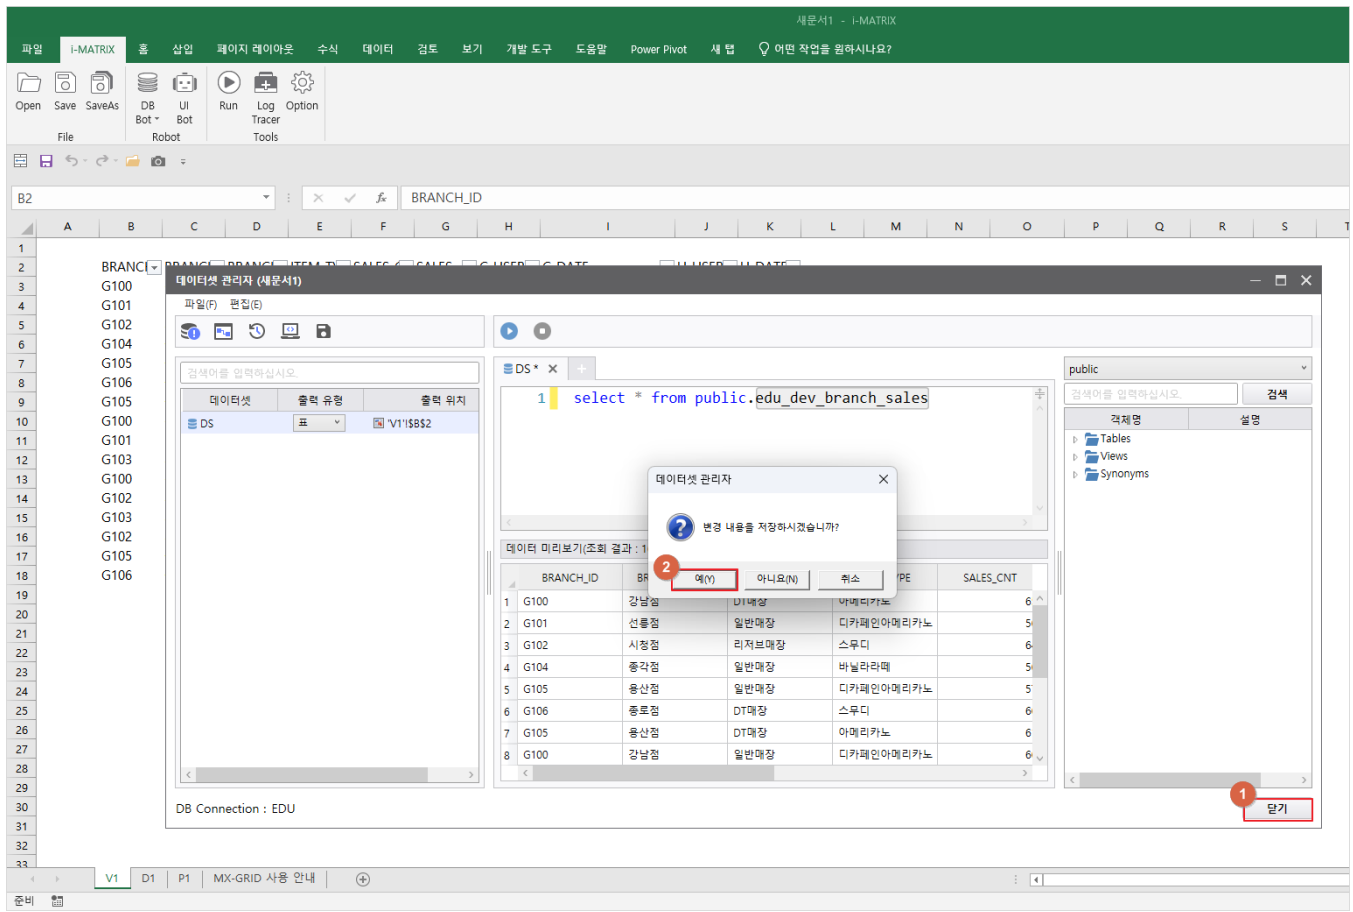

i-AUD Designer()

Step 1. MX-Grid

MX-Grid i-MATRIX [Save] .

MX-Grid .