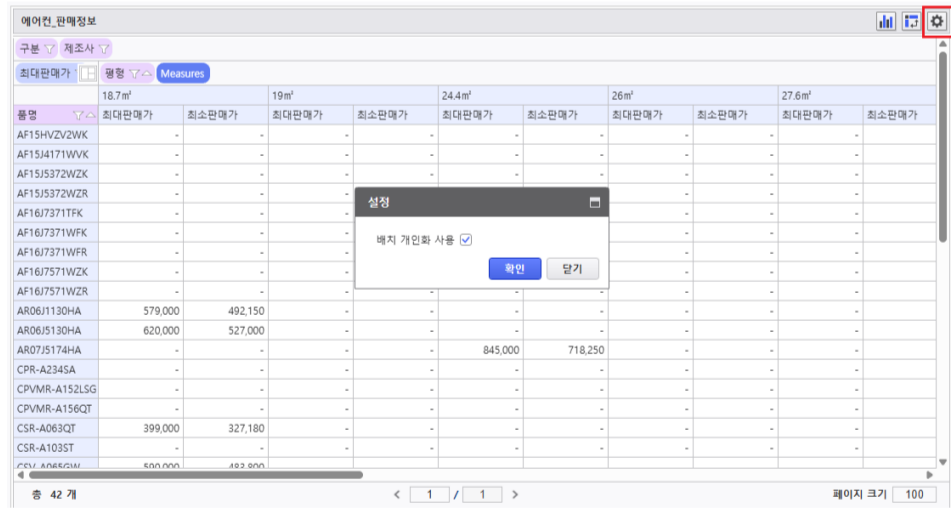

iv. i-PORTAL [] [] .

v. [] .

b. Designer

i. Designer i-META Viewer Report . .

ii.

iii. Portal .

2) MTX_REPORT_USER_CONDITION

- AUD Platform Admin > > Repository > 'Repository Script'

- URL: R&D

I	()	()
:		<i>DataGrid Filter</i> ,(7.0.500.20250410-11)
:		<i>AUD Designer i-META Viewer</i> ,(7.0.500.20250424-11)