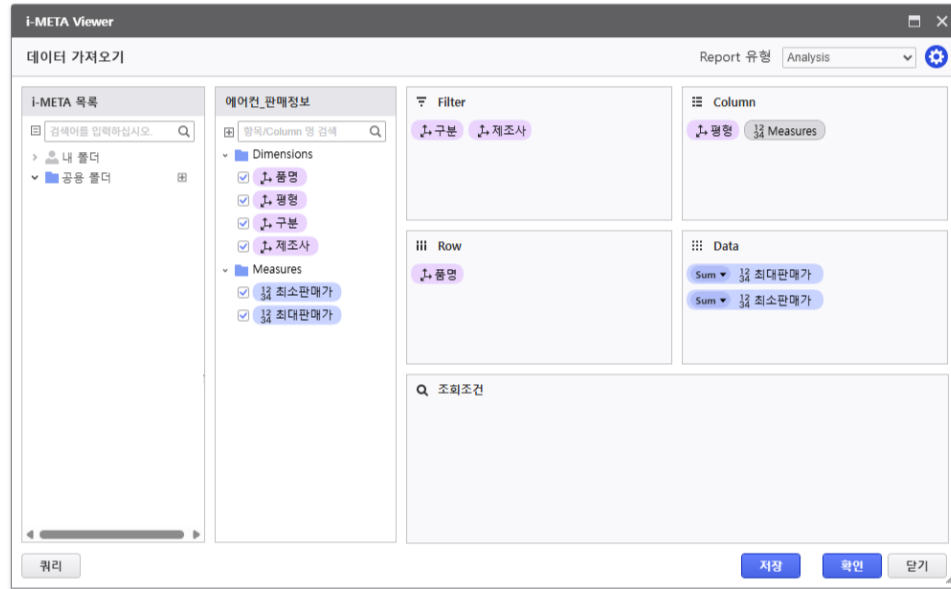

iv. i-PORTAL [] [] .

v. [] .

b. Designer

i. Designer i-META Viewer Report . .

ii.

iii. Portal .

2) MTX_REPORT_USER_CONDITION

- AUD Platform Admin > > Repository > 'Repository Script'

- URL: R&D

I	()	()
:		<i>DataGrid Filter</i> ,(7.0.500.20250410-11)
:		<i>AUD Designer i-META Viewer</i> ,(7.0.500.20250424-11)